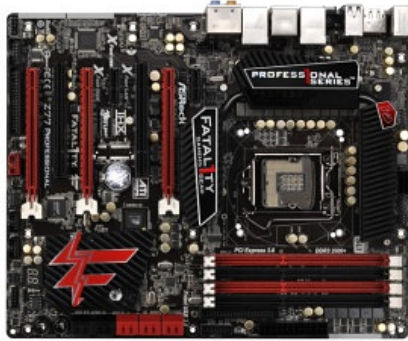

## Fatal1ty Z77 Professional

Fatal1ty Z77 Behemoth! 16 + 8 Power Phase, Quad SLI and Broadcom Dual PCIE GLAN accomplish this Gaming Monster

[Translate](#)

- Premium Gold Caps
- Digi Power Design, 16 + 8 Power Phase Design
- Supports Dual Channel DDR3 2800+(OC)
- 2 x PCIe 3.0 x16 Slots, Supports AMD Quad CrossFireX™, 3-Way CrossFireX, CrossFireX™ and NVIDIA® Quad SLI™, SLI™
- Supports Broadcom Dual PCIE GLAN with Teaming function
- Supports Intel® HD Graphics with Built-in Visuals
- Dual VGA Output options : HDMI, DisplayPort
- Combo Cooler Option (C.C.O.)
- 7.1 CH HD Audio with Content Protection (Realtek ALC898 Audio Codec), Supports THX TruStudio™
- Supports ASRock XFast RAM, XFast LAN, XFast USB, OMG, Internet Flash, No-K OC, Dehumidifier, UEFI System Browser
- Supports Fatal1ty F-Stream, Fatal1ty Mouse Port
- Supports Intel® Smart Connect, Intel® Rapid Start, Lucid Virtu Universal MVP
- Free Bundle : 1 x Front USB 3.0 Panel, 1 x Rear USB 3.0 Bracket, CyberLink MediaEspresso 6.5 Trial, ASRock MAGIX Multimedia Suite